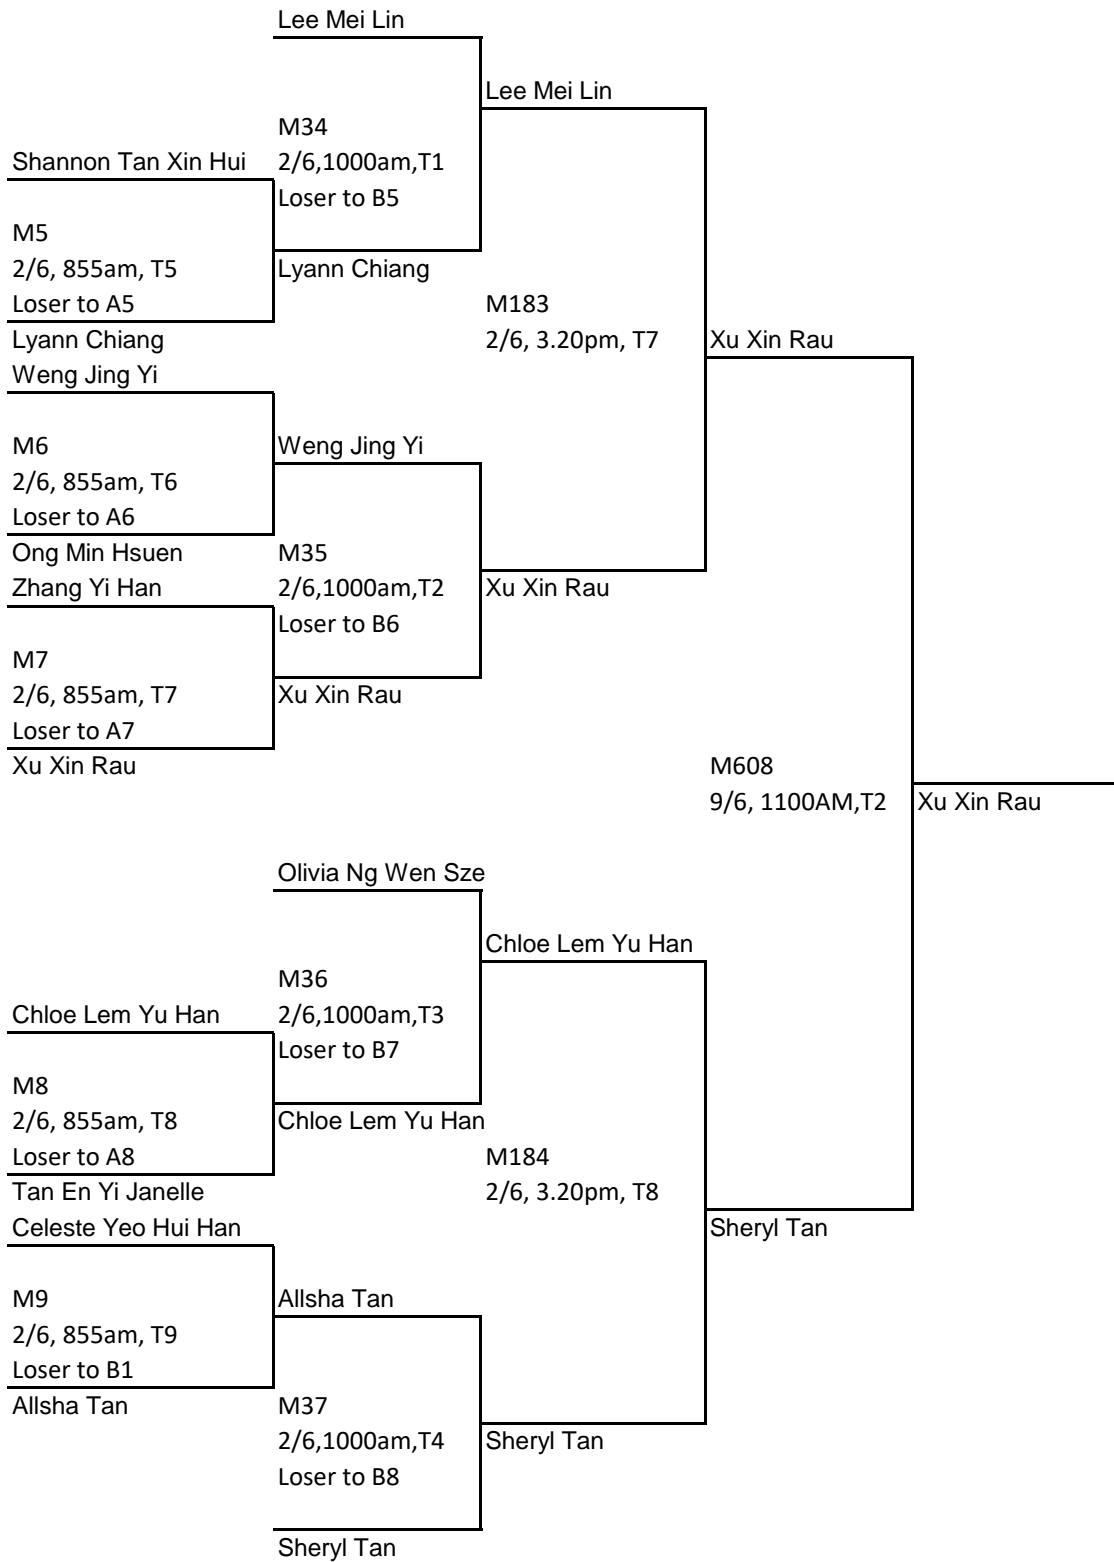

# Nurture Category Girl's Under 8 Event - Main Draw

Quarter Final      Semi- Final      Final

# Nurture Category Girl's Under 8 Event - Consolation

Semi- Final

Final