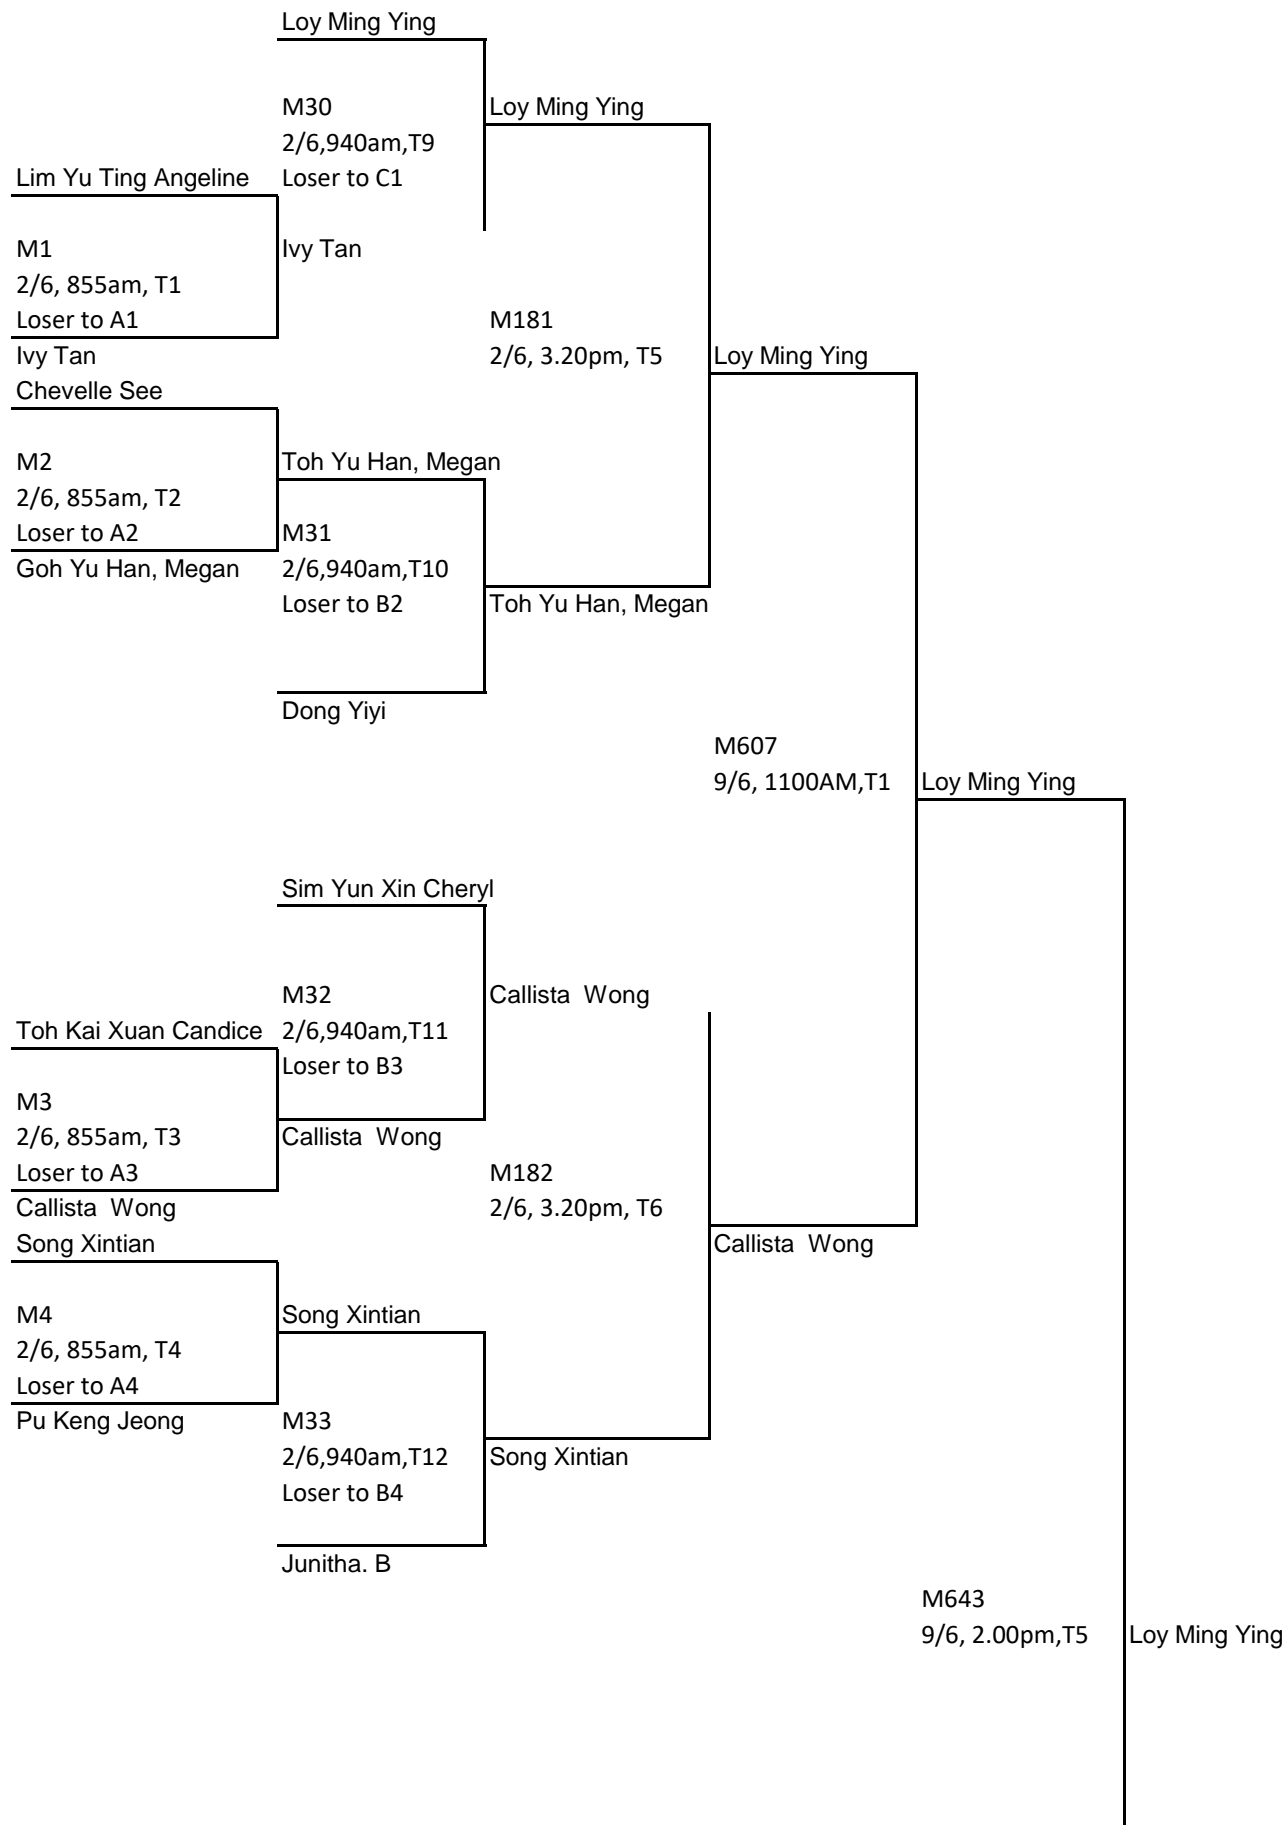

# Nurture Category Girl's Under 8 Event - Main Draw

Quarter Final      Semi- Final      Final

# Nurture Category Girl's Under 8 Event - Consolation

Semi- Final

Final